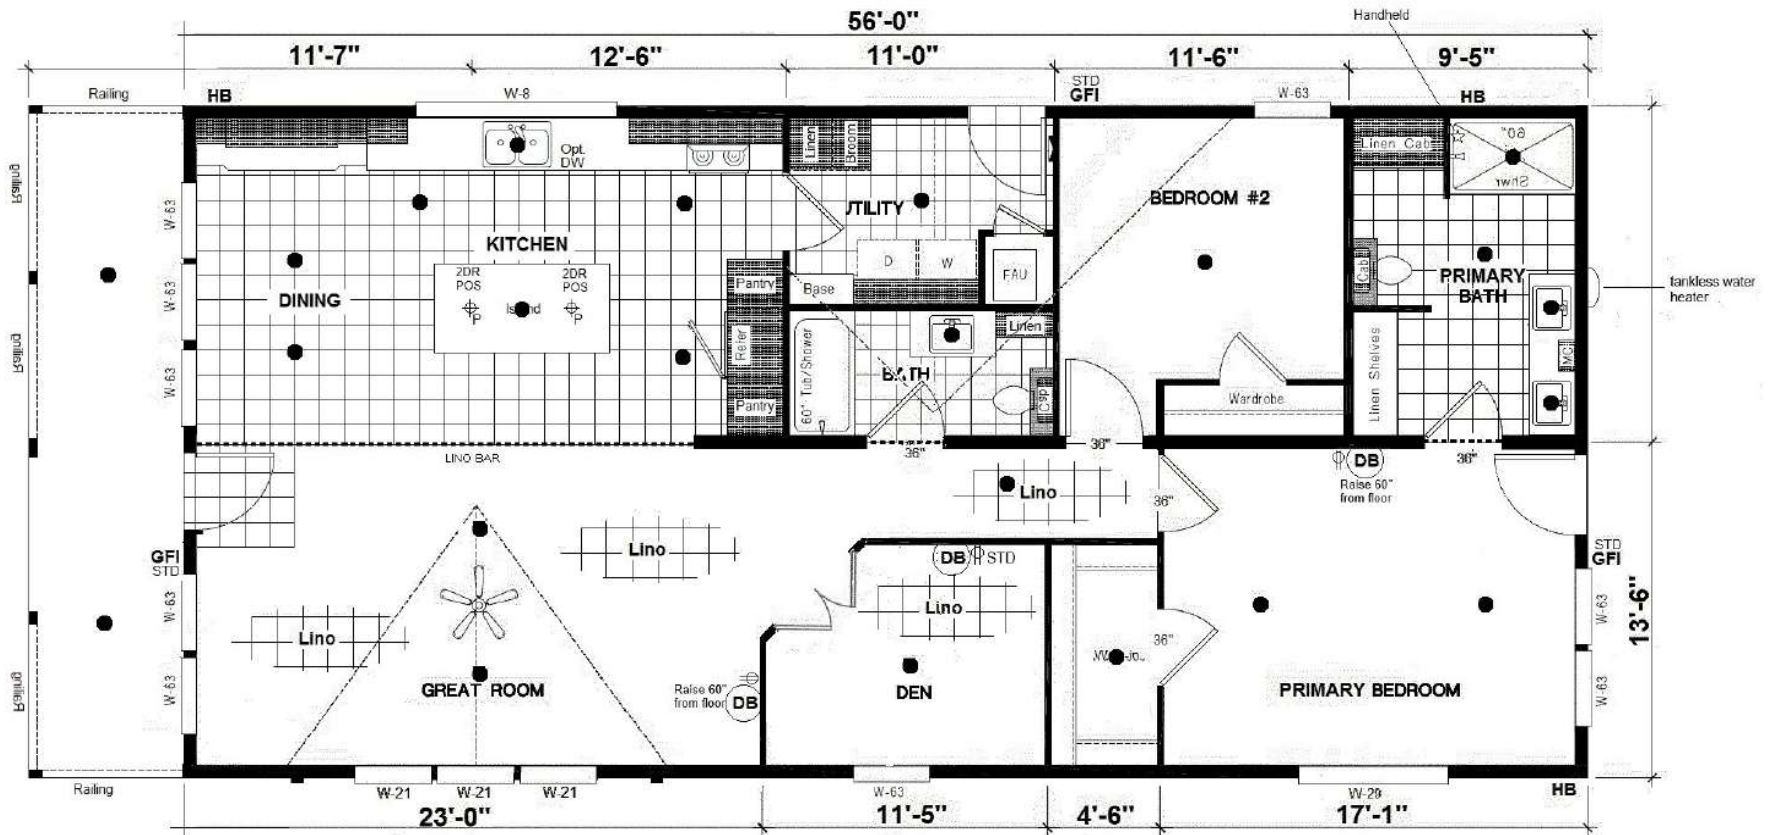

The Chalet

CRYSTAL MOUNTAIN MHC

— ENUMCLAW, WA —