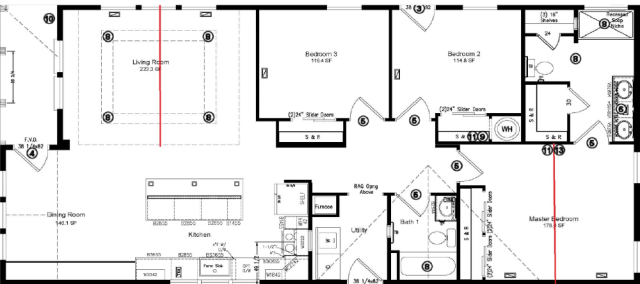

The Sunset Bay

CRYSTAL MOUNTAIN MHC

— ENUMCLAW, WA —