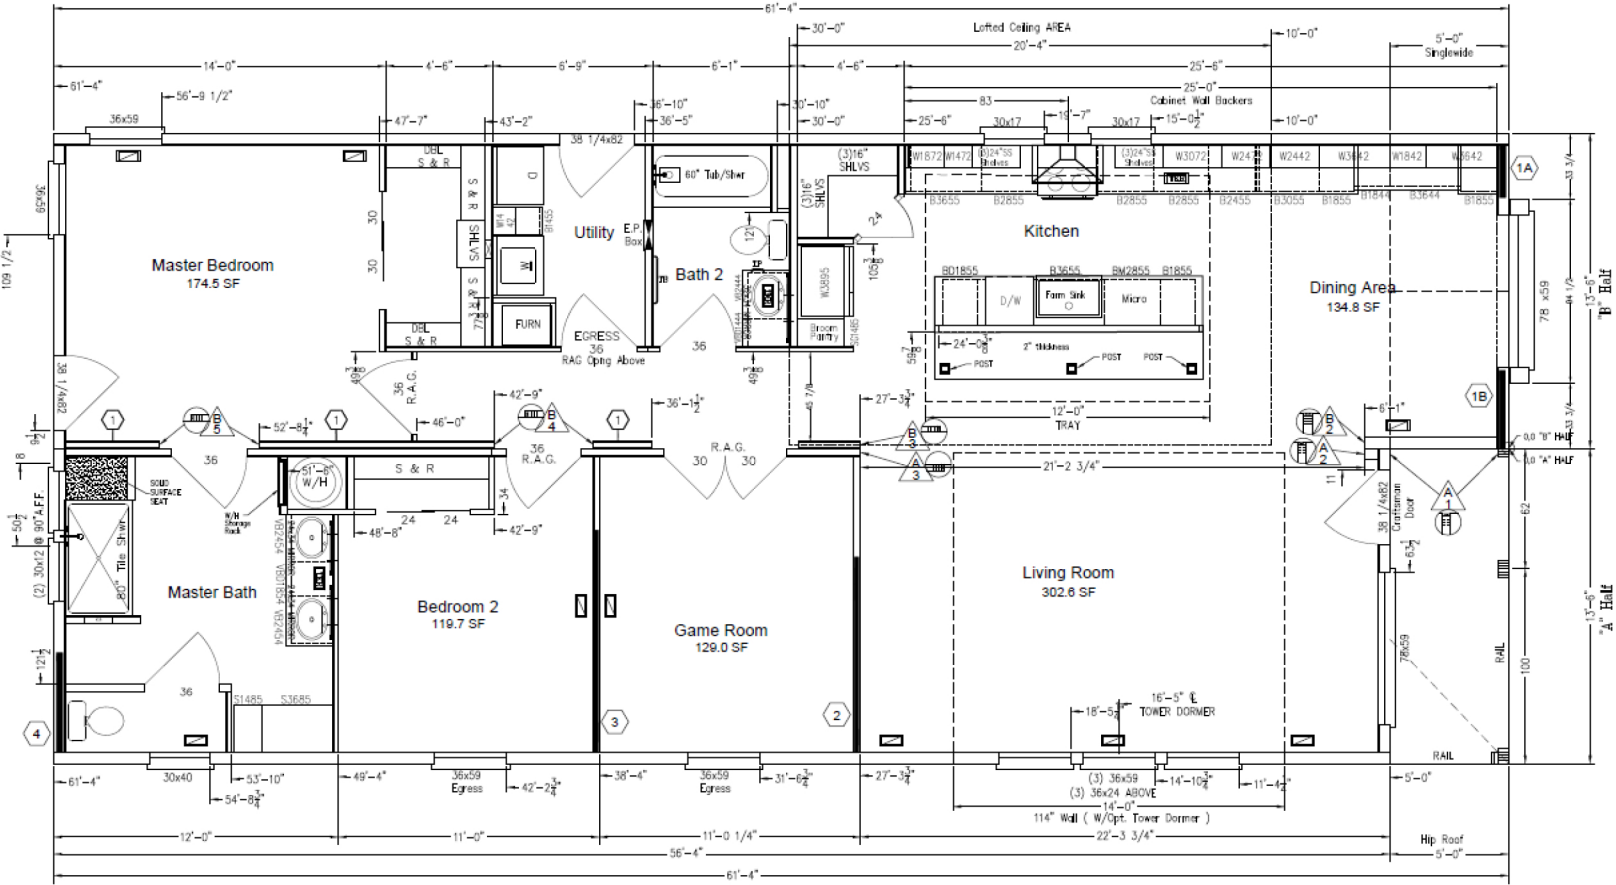

The Lakewood

CRYSTAL MOUNTAIN MHC

— ENUMCLAW, WA —